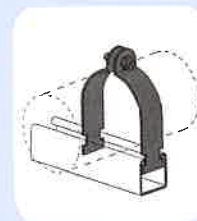

### SECTION "C" HANGER ATTACHMENTS & STRUT PRODUCTS

**A 240**  
Standard Pipe Stay

**A 245**  
Extended Pipe Stay

**A 350**  
Side Beam Bracket

**A 330B**  
Heavy Duty  
Beam Attachment  
with bolt

**A 222**  
Ceiling Flange  
Zinc Plated

**AU927**  
Strut Channel  
(1 5/8 x 1 5/8)

**AU928**  
Strut Channel  
(1 5/8 x 7/8)

**AU929**  
Spring Nut with  
Spring

**AU930**  
Spring Nut less  
Spring

**AU931**  
Strut Clamps for Pipe

**AU932**  
Strut Clamps for  
O.D. Tubing