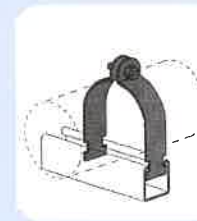

### SECTION "C" HANGER ATTACHMENTS & STRUT PRODUCTS

**A 240**  
Standard Pipe Stay

**A 245**  
Extended Pipe Stay

**A 350**  
Side Beam Bracket

**A 330B**  
Heavy Duty  
Beam Attachment  
with bolt

**A 222**  
Ceiling Flange  
Zinc Plated

**AU927**  
Strut Channel  
(1 5/8 x 1 5/8)

**AU928**  
Strut Channel  
(1 5/8 x 7/8)

**AU929**  
Spring Nut with  
Spring

**AU930**  
Spring Nut less  
Spring

**AU931**  
Strut Clamps for Pipe

**AU932**  
Strut Clamps for  
O.D. Tubing