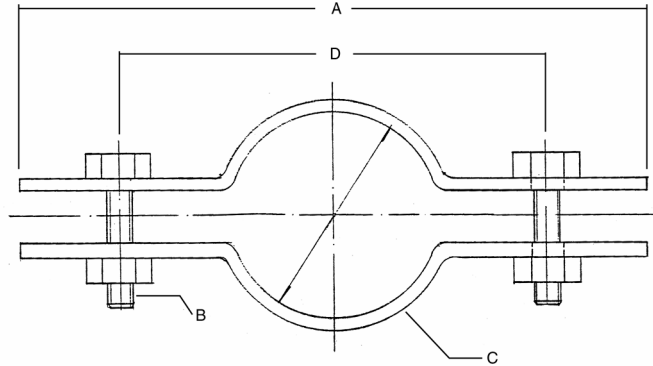

### A 322 Short Tongue Riser Clamp

Material : Carbon Steel

Application: Designed for use on vertical pipe runs that have to be attached to a cement column, usually in underground parking lots. The short ear pattern of this clamp allows for simple installation.

Ordering: Specify pipe size, and figure number.

### A 322 SHORT TONGUE RISER CLAMP

Size	A		B		C		D		Max Rec Load	Box Qty	
	mm	mm	mm	mm	mm	mm	mm				
2	50	6-1/4	159	3/8	9	3/16x1-1/4	5x32	4-5/16	116	300	Bulk
2-1/2	64	7-1/8	181	3/8	9	1/4x1-1/4	6x32	5-7/16	138	325	Bulk
3	76	8	203	3/8	9	1/4x1-1/4	6x32	5-13/16	147	500	Bulk
4	102	9-3/8	238	1/2	13	1/4x1-1/2	6x38	7-1/8	181	750	Bulk
6	152	10-5/8	269	1/2	13	1/4x2	6x50	9-1/2	241	1,600	Bulk