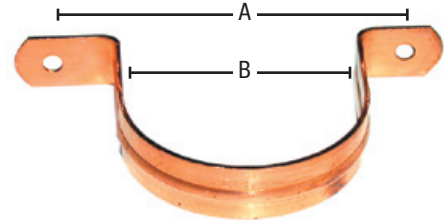

STANDARD & COMMERCIAL PIPE HANGERS

A 48 Solid Copper Pipe Strap c/w nails

Material: Solid copper sheet stock

Size Range: 1/2", 3/4", 1', 1 1/4", 1 1/2", and 2".

Ordering: Specify copper tube size required.

A48 SOLID COPPER PIPE STRAPS

Size	A		B		Box Qty	
	mm	mm	mm	mm		
1/2	13	1-5/8	41	0.669	17	500/2000
3/4	19	1-3/4	44	0.875	22	400/1600
1	25	2-1/8	54	1.125	29	100/400
1-1/4	32	2-1/4	57	1.375	35	100/400
1-1/2	38	2-7/8	73	1.625	42	50/200
2	50	3-3/8	85	2.125	54	50/200